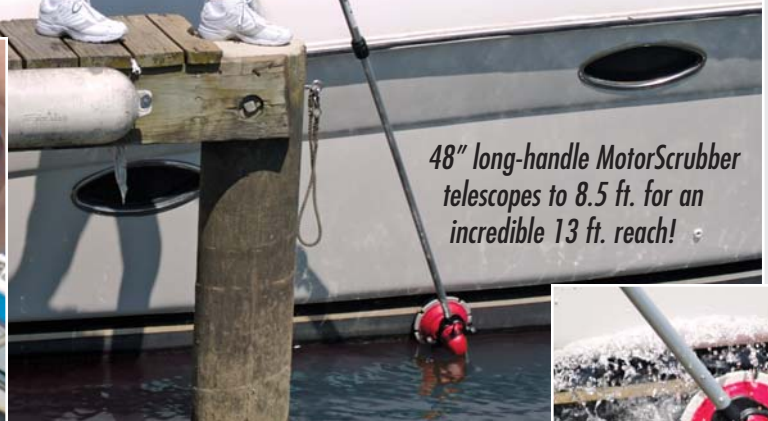

THE ULTIMATE MARINE CLEANING SYSTEM

MotorScrubber

Keep 'er gleamin' from bow to stern!

- The MotorScrubber's powerful rotary scrub head is powered by a rechargeable 12-volt battery backpack. The backpack is lightweight (weighs only 6 lbs.), fully-adjustable, and provides up to 4 hours of "start & stop" use on a single charge.
- 48" long-handle MotorScrubber telescopes to 8.5 ft. for an incredible 13 ft. reach.
- Easy to use ... lightweight (only 3 lbs.) with comfortable, "soft-grip" handle.
- Interchangeable brushes can be quickly and easily switched with a twist of the wrist.

Easily cleans all those hard-to-reach spots!

The MotorScrubber's adjustable reach and "push-button elbow grease" can take the drudgery (and sore knees) out of your waxing/buffing routine!

Scrub head swivels from 0°-70° and can be locked into position!

48" long-handle MotorScrubber telescopes to 8.5 ft. for an incredible 13 ft. reach!

Safe to use around water ... even in the water!

* * * * *