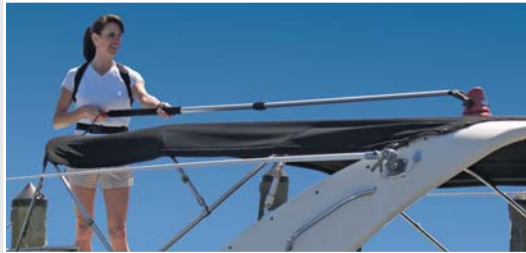

THE ULTIMATE MARINE CLEANING SYSTEM

MotorScrubber

Keep 'er gleamin' from bow to stern!

- The MotorScrubber's powerful rotary scrub head is powered by a rechargeable 12-volt battery backpack. The backpack is lightweight (weighs only 6 lbs.), fully-adjustable, and provides up to 4 hours of "start & stop" use on a single charge.
- 48" long-handle MotorScrubber telescopes to 8.5 ft. for an incredible 13 ft. reach.
- Easy to use ... lightweight (only 3 lbs.) with comfortable, "soft-grip" handle.
- Interchangeable brushes can be quickly and easily switched with a twist of the wrist.

Easily cleans all those hard-to-reach spots!

The MotorScrubber's adjustable reach and "push-button elbow grease" can take the drudgery (and sore knees) out of your waxing/buffing routine!

Scrub head swivels from 0°-70° and can be locked into position!

48" long-handle MotorScrubber telescopes to 8.5 ft. for an incredible 13 ft. reach!

Safe to use around water ... even in the water!

* * * * *