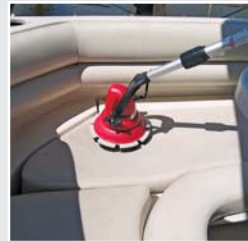

THE ULTIMATE MARINE CLEANING SYSTEM

MotorScrubber

Keep 'er gleamin' from bow to stern!

- The MotorScrubber's powerful rotary scrub head is powered by a rechargeable 12-volt battery backpack. The backpack is lightweight (weighs only 6 lbs.), fully-adjustable, and provides up to 4 hours of "start & stop" use on a single charge.
- 48" long-handle MotorScrubber telescopes to 8.5 ft. for an incredible 13 ft. reach.
- Easy to use ... lightweight (only 3 lbs.) with comfortable, "soft-grip" handle.
- Interchangeable brushes can be quickly and easily switched with a twist of the wrist.

Show 'er how much you love 'er ... MotorScrub 'er!

- The MotorScrubber starter kit includes the scrub head & handle, backpack & battery, 5 ft. coil cord, padholder, battery charger, complete operating instructions, and 12-month warranty.
- Our full line of accessory brushes (see back page) make the MotorScrubber the ideal tool for cleaning, scrubbing, waxing, and buffing ... painted surfaces, glass, carpet, canvas, vinyl, tile, and more!

Easily cleans all those hard-to-reach spots!

The MotorScrubber's adjustable reach and "push-button elbow grease" can take the drudgery (and sore knees) out of your waxing/buffing routine!

Scrub head swivels from 0°-70° and can be locked into position!

48" long-handle MotorScrubber telescopes to 8.5 ft. for an incredible 13 ft. reach!

Safe to use around water ... even in the water!

* * * * *