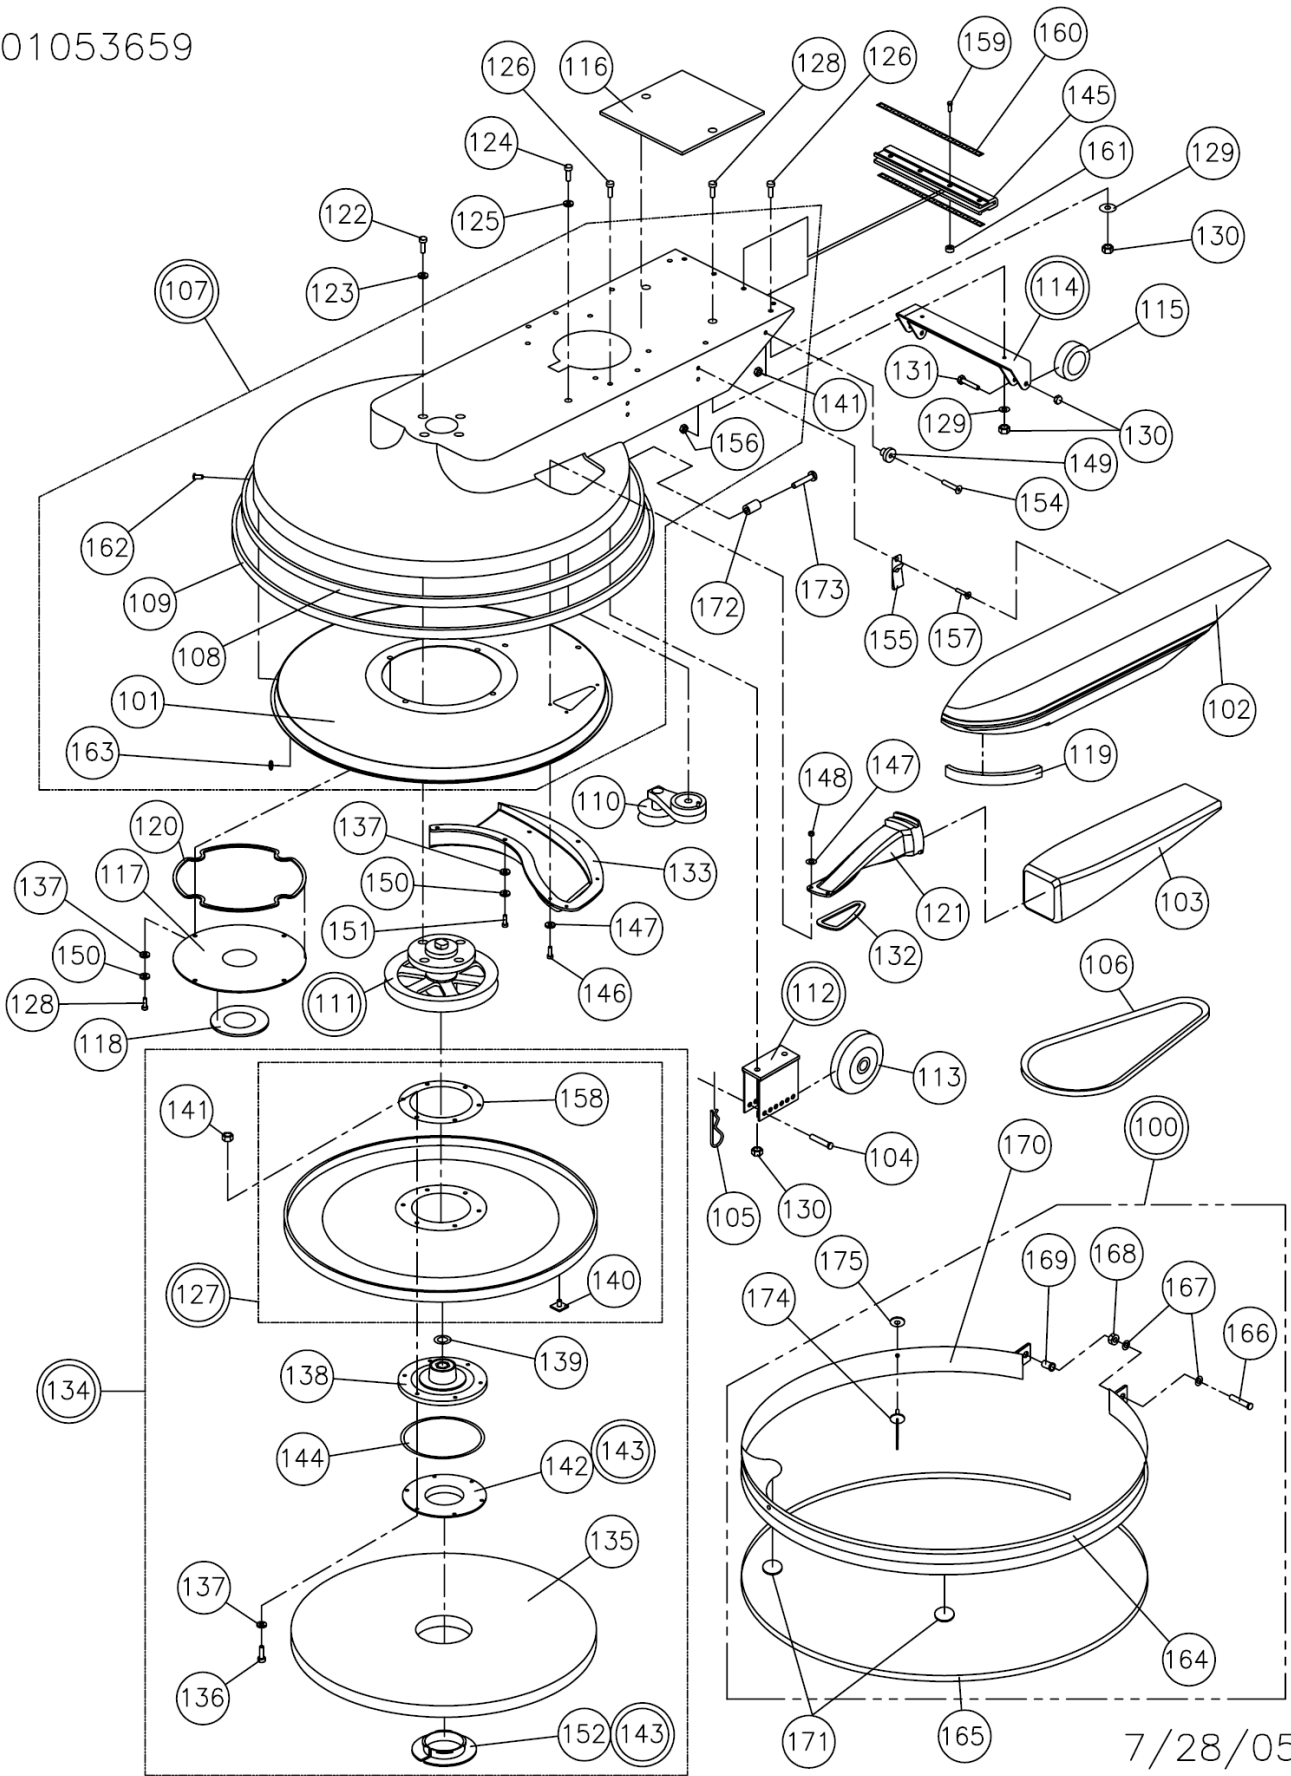

Deck Sub-Assembly: SpeedStar

01053659

7/28/05