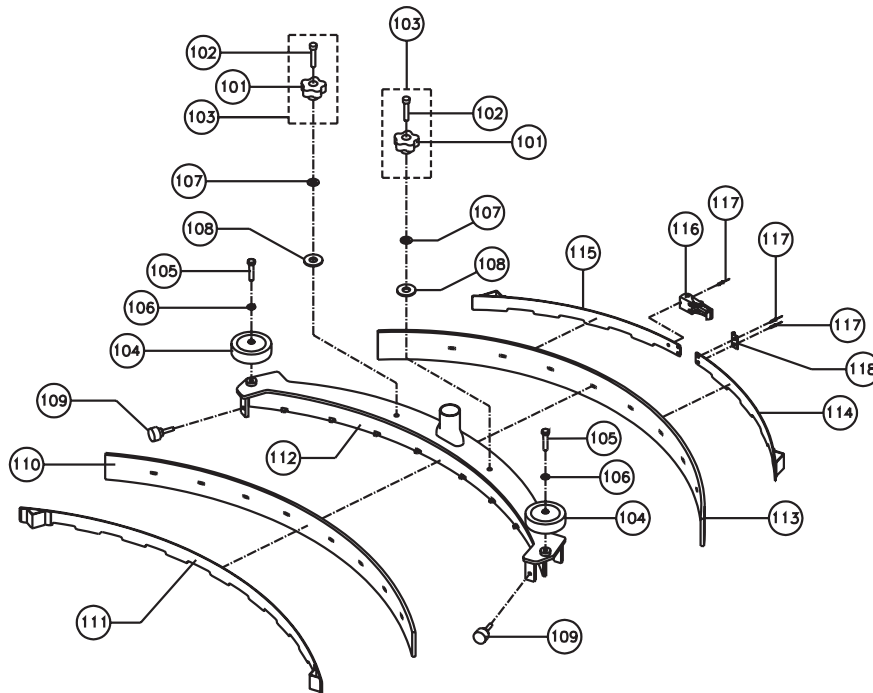

# StripVac Squeegee Assembly

01053680

STRIPVAC 26" SQUEEGEE ASM.

STRIPVAC 34" SQUEEGEE ASM.

6/28/04