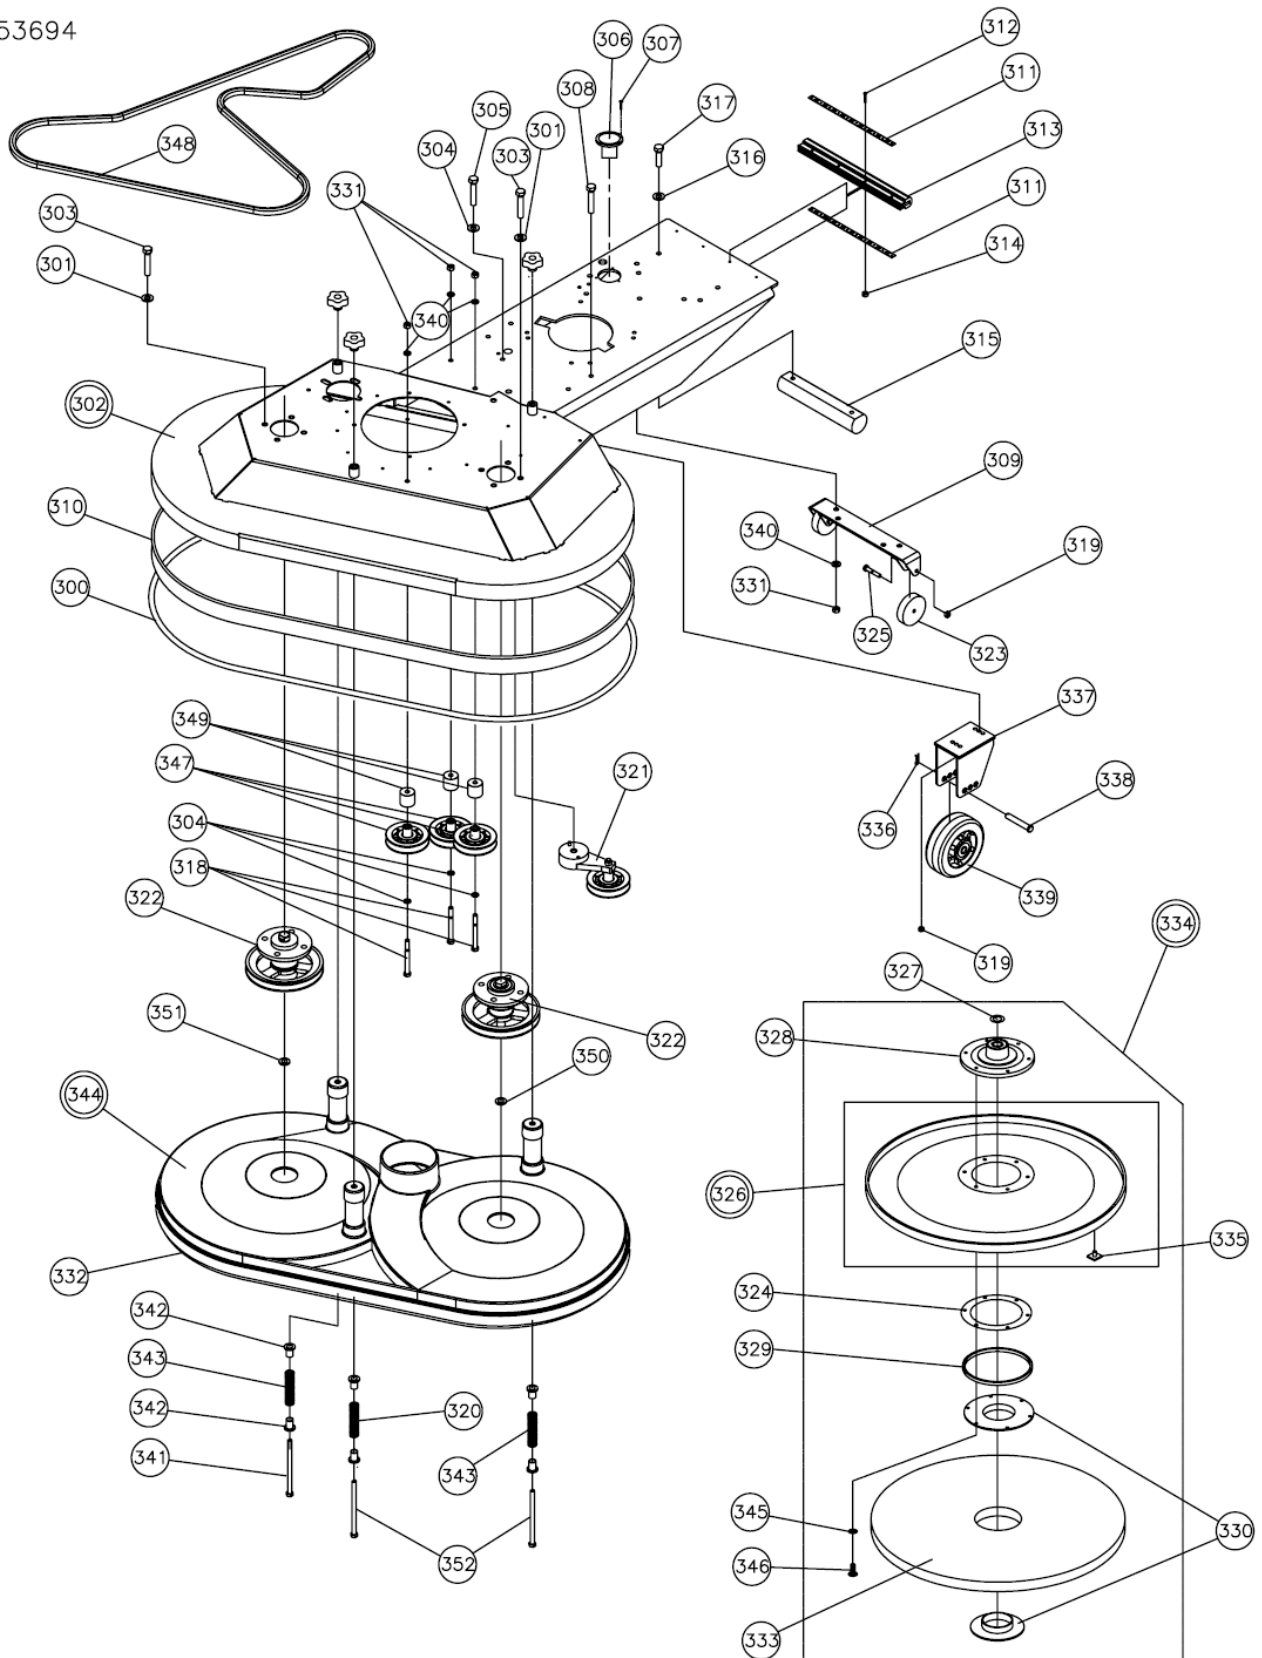

# Deck Sub-Assembly: Hammerhead

Serial # 65611 and Earlier

01053694

05/24/06