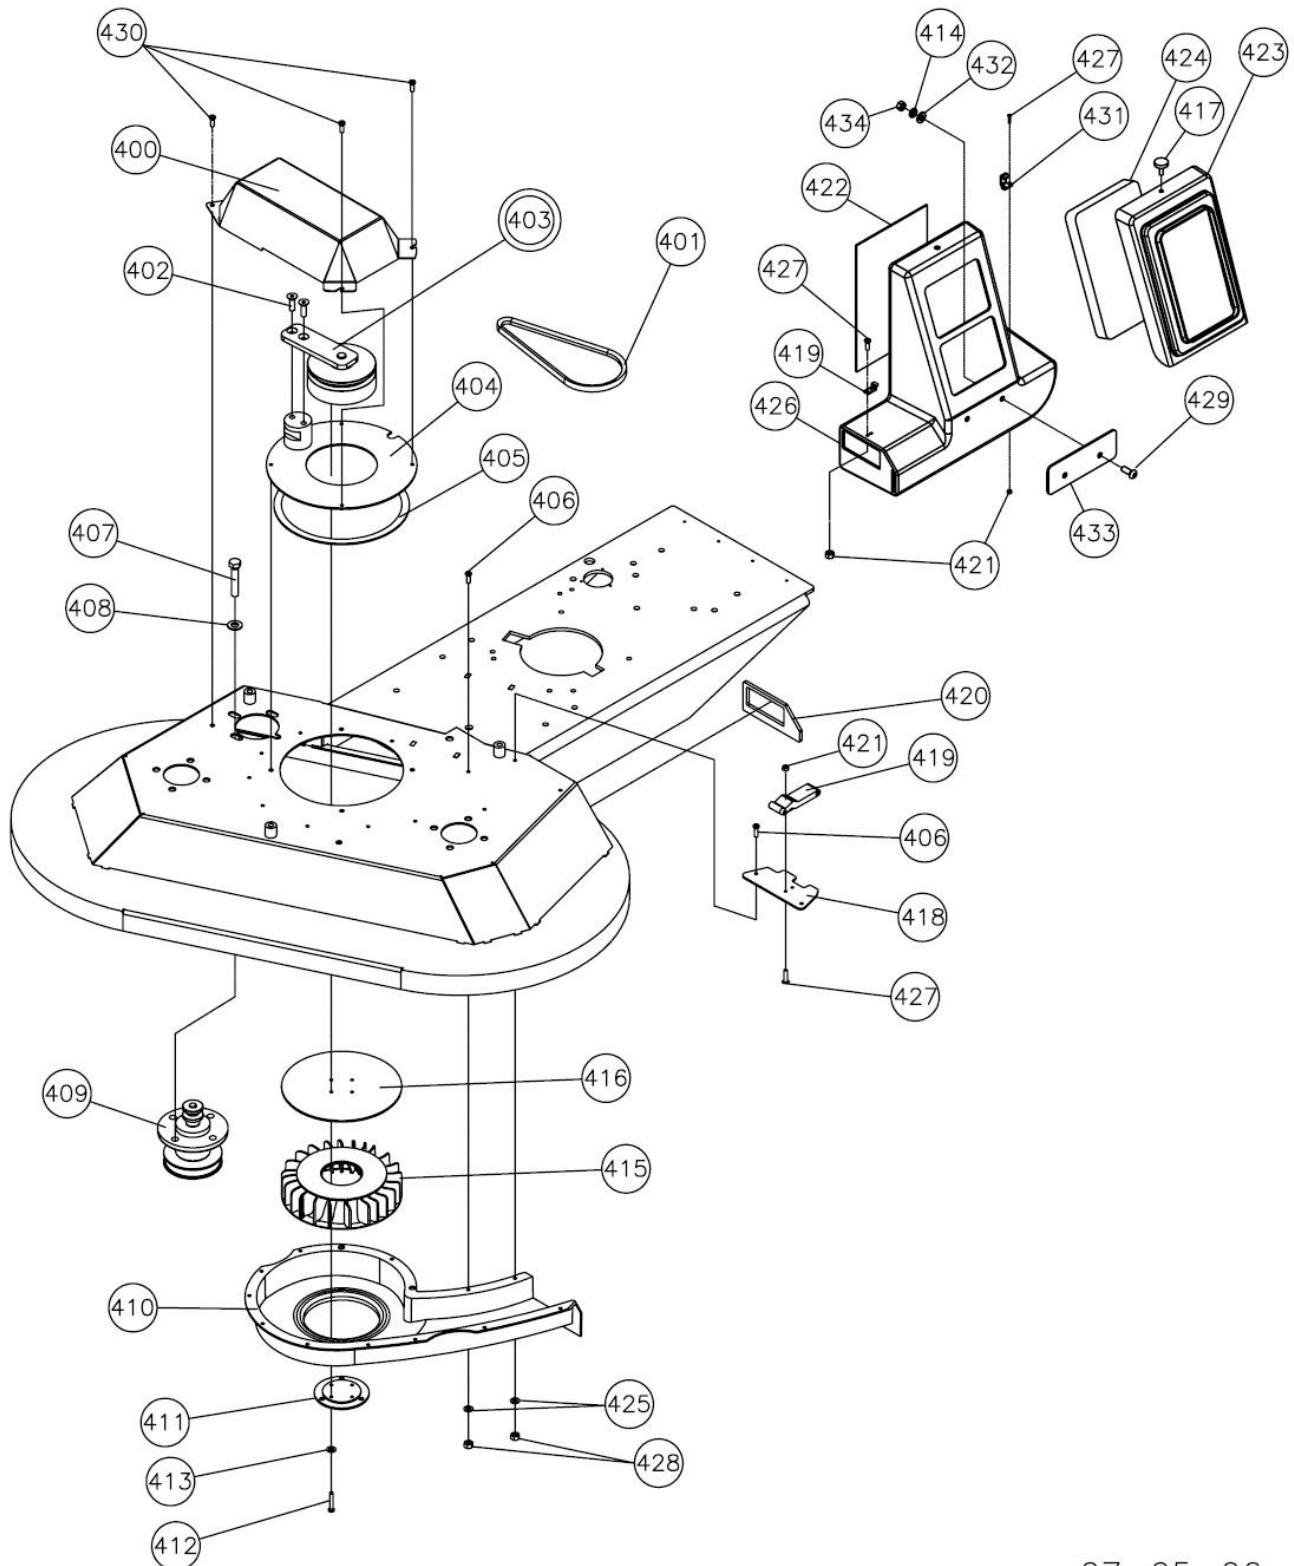

Dust Collection Sub-Assembly: Hammerhead

Serial # 65612 and Later

01053698

07-05-06